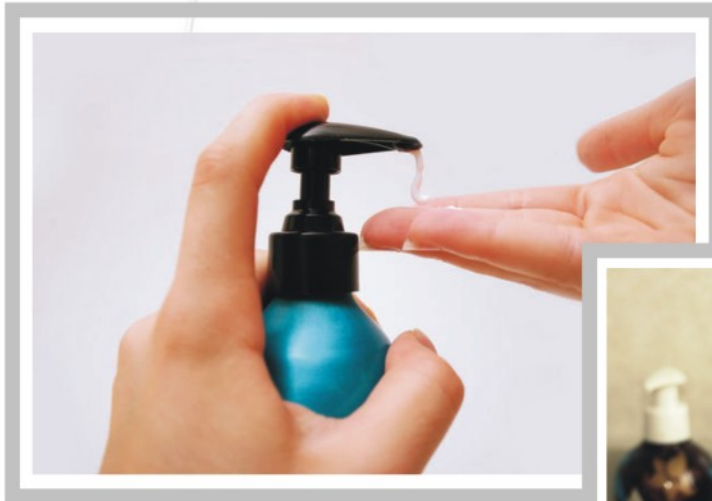

Lotion Pumps - DP Range

DP-02D-BLACK-24

Lotion Pump
24/410 Black

DP-02D-BLACK-28

Lotion Pump
28/410 Black

DP-02D-WHITE-24

Lotion Pump
24/410 White

DP-02D-NATURAL-24

Lotion Pump
24/410 Natural

Nazal / Oral Sprays - PW Range

PW-PH04

Plastic Nazal / Oral Spray
18/410 White

PW29-1

Nasal Spray
18/410 White