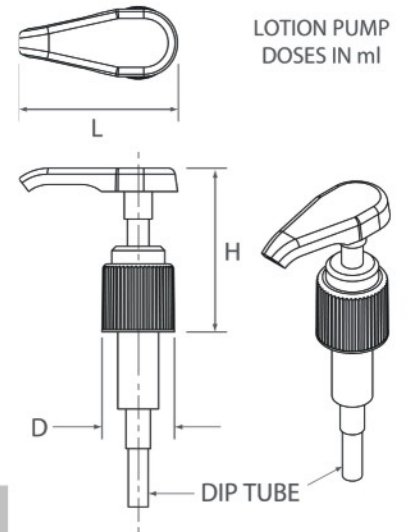

Lotion Pumps - DP Range

DP-02D-BLACK-24

Lotion Pump
24/410 Black

DP-02D-BLACK-28

Lotion Pump
28/410 Black

DP-02D-WHITE-24

Lotion Pump
24/410 White

DP-02D-NATURAL-24

Lotion Pump
24/410 Natural

Nazal / Oral Sprays - PW Range

PW-PH04

Plastic Nazal / Oral Spray
18/410 White

PW29-1

Nasal Spray
18/410 White